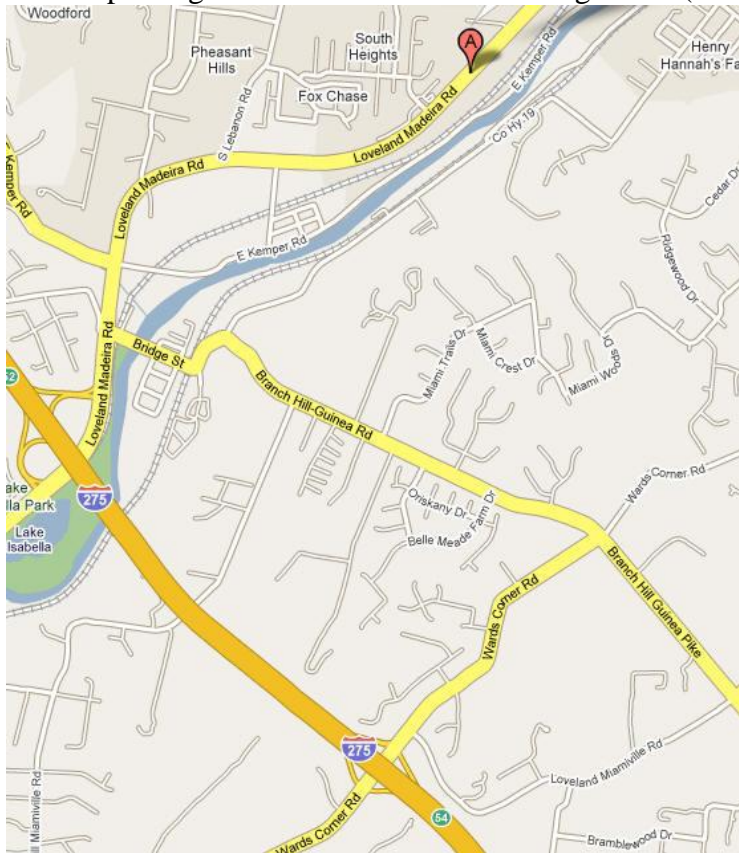

The address for the laudromat in Loveland is 910 Loveland-Madeira Road.

Direction - From camp Friedlander, go to I-275 toward I-71 direction. Go to the next exit which is Loveland exit (#52). Go North at the signal light. Kroger will be on the Left and turn Right into the parking lot. The laudromat is facing North (not the street).

The laundromat that I went was in Milford. The better direction would be:

Go back to Price st. Turn Right on Loveland-Miamiville Rd. Turn Right on Branch Hill Guinea Pike (becoming Branch Hill Guinea Rd). Turn Right on State Rout 28. Look for a gas station on the left (Ameritech?). The laundromat is adjacent to it.